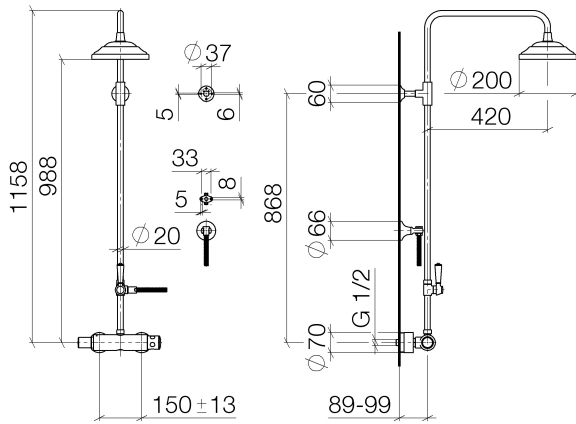

ST 050 304 5360

- shower with fixed riser projection 420mm
 - overhead shower: rain flow
 - rain shower Ø 200 mm
 - rain shower with anti-scale system
 - max. rainshower flow 6.8 l/min
 - rotary diverter for fixed-riser shower/hand shower
 - height of fittings up to rain shower (bottom edge) 985mm
 - height of fittings up to top edge of elbow 1160mm
 - two-part push-on rosette Ø 65 mm
 - rosette for shower holder Ø 65mm
 - rosette for wall mounting Ø 60mm
 - gauge 150 mm - 13 mm
 - metal shower hose 1250mm with integrated anti-twist protection
 - 1/2" connection
 - Pipe diameter 20 mm
 - This product reduces water consumption by % (compared to requirements of EPAct '92)
 - This product can contribute to Water Use Reduction in LEED® Green Building Rating
- Intrinsic protection against back flow.**

Flow rate chart

Codes & Standards

ASME	California Energy
A112.18.1/CSA	Commission
B125.1	(CEC)

ST 050 304 5360

Spare parts list

No.	Item Number	Name	Quantity used	Delivery time
1	04 12 05 038 30-06	shower	1	10
2	04 28 22 101 20-06	spout	1	10
3	90 14 10 011 00 90	seal	1	2
4	90 17 11 037 01-06	holder	1	-
Spare part can no longer be ordered, please order the replacement item				
5	90 28 22 104 00-06	pipe	1	-
Spare part can no longer be ordered, please order the replacement item				
6	90 17 09 045 01-06	diverter	1	10
7	09 30 30 064-06	screw	1	10
8	09 18 20 011-06	base	1	10
9	09 28 22 013 90	pipe	1	2
10	11 170 370-06	MADISON Lever insert - Brushed Platinum	1	10
11	09 30 30 062-06	screw	1	10
12	09 14 10 122 90	seal	1	2
13	28 104 970-06	Metal shower hose 1/2" x 1/2" x 1250 mm - Brushed Platinum	1	2
14	28 050 410-06	holder	1	60
15	90 28 22 103 00-06	pipe	1	-
Spare part can no longer be ordered, please order the replacement item				
16	90 14 20 002 00 90	seal	1	2
17	04 17 01 044 01-06	fitting	1	10