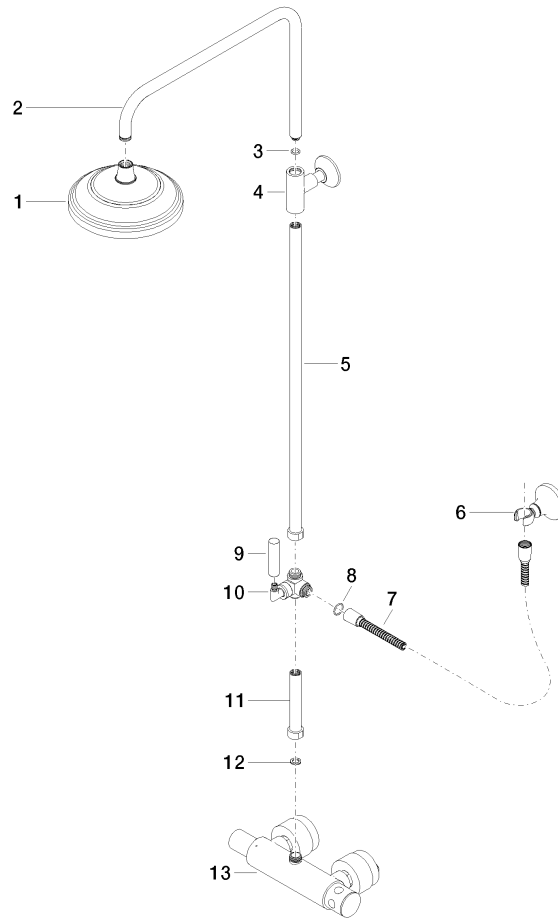

ST 050 304 5360

- shower with fixed riser projection 420mm
- rain shower Ø 200 mm
- rain shower with anti-scale system
- max. rainshower flow 6.8 l/min
- rotary diverter for fixed-riser shower/hand shower
- height of fittings up to rain shower (bottom edge) 985mm
- height of fittings up to top edge of elbow 1160mm
- two-part push-on rosette Ø 65 mm
- rosette for shower holder Ø 65mm
- rosette for wall mounting Ø 60mm
- gauge 150 mm - 13 mm
- metal shower hose 1250mm with integrated anti-twist protection
- 1/2" connection
- Pipe diameter 20 mm

Flow rate chart

Codes & Standards

ASME	California Energy
A112.18.1/CSA	Commission
B125.1	(CEC)

ST 050 304 5360

Spare parts list

No.	Item Number	Name	Quantity used	Delivery time
1	04 12 05 038 30-06	shower	1	10
2	04 28 22 101 20-06	spout	1	10
3	90 14 10 011 00 90	seal	1	2
4	90 17 11 037 01-06	holder	1	-
Spare part can no longer be ordered, please order the replacement item				
5	90 28 22 104 00-06	pipe	1	-
Spare part can no longer be ordered, please order the replacement item				
6	90 17 09 045 01-06	diverter	1	10
7	09 30 30 064-06	screw	1	10
8	09 18 20 011-06	base	1	10
9	09 28 22 013 90	pipe	1	2
10	11 170 370-06	MADISON Lever insert - Brushed Platinum	1	10
11	09 30 30 062-06	screw	1	10
12	09 14 10 122 90	seal	1	2
13	28 104 970-06	Metal shower hose 1/2" x 1/2" x 1250 mm - Brushed Platinum	1	2
14	28 050 410-06	holder	1	60
15	90 28 22 103 00-06	pipe	1	-
Spare part can no longer be ordered, please order the replacement item				
16	90 14 20 002 00 90	seal	1	2
17	04 17 01 044 01-06	fitting	1	10