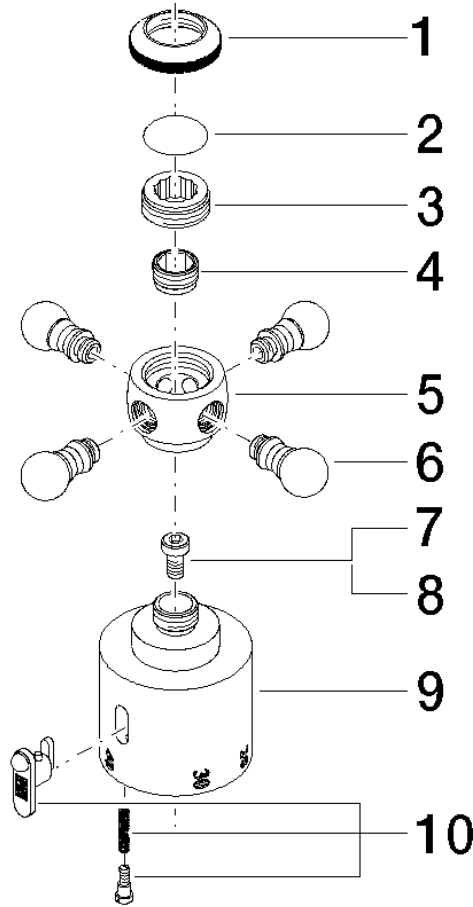

ST 050 304 5360

- shower with fixed riser projection 420mm
- rain shower Ø 200 mm
- rain shower with anti-scale system
- max. rainshower flow 6.8 l/min
- rotary diverter for fixed-riser shower/hand shower
- height of fittings up to rain shower (bottom edge) 985mm
- height of fittings up to top edge of elbow 1160mm
- two-part push-on rosette Ø 65 mm
- rosette for shower holder Ø 65mm
- rosette for wall mounting Ø 60mm
- gauge 150 mm - 13 mm
- metal shower hose 1250mm with integrated anti-twist protection
- 1/2" connection
- Pipe diameter 20 mm

Spare parts list

No.	Item Number	Name	Quantity used	Delivery time
1	09 20 36 005-06	handle	1	10
2	09 26 01 016 90	accessories	1	2
3	09 20 83 006 90	handle	1	2
4	09 24 03 119 90	nipple	1	2
6	09 20 36 004-06	handle	4	10
7	90 30 30 027 00 90	screw	1	2
8	09 30 33 004 90	screw	1	2
10	90 21 33 020 00 90	handle	1	2

ST 050 304 5360

- shower with fixed riser projection 420mm
 - overhead shower: rain flow
 - rain shower Ø 200 mm
 - rain shower with anti-scale system
 - max. rainshower flow 6.8 l/min
 - rotary diverter for fixed-riser shower/hand shower
 - height of fittings up to rain shower (bottom edge) 985mm
 - height of fittings up to top edge of elbow 1160mm
 - two-part push-on rosette Ø 65 mm
 - rosette for shower holder Ø 65mm
 - rosette for wall mounting Ø 60mm
 - gauge 150 mm - 13 mm
 - metal shower hose 1250mm with integrated anti-twist protection
 - 1/2" connection
 - Pipe diameter 20 mm
 - This product reduces water consumption by % (compared to requirements of EPAct '92)
 - This product can contribute to Water Use Reduction in LEED® Green Building Rating
- Intrinsic protection against back flow.**