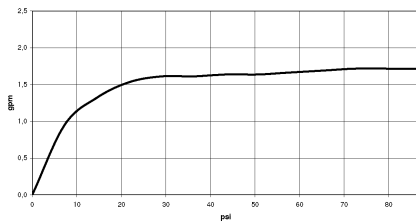

Codes & Standards

ASME	California Energy
A112.18.1/CSA	Commission
B125.1	(CEC)